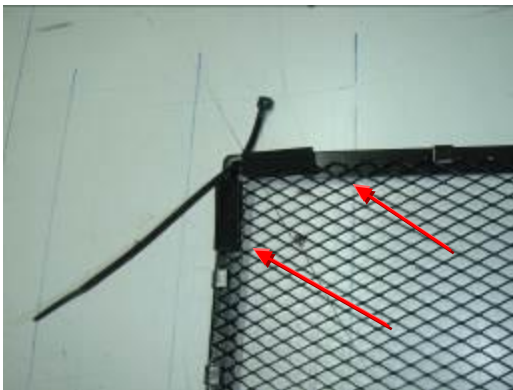

INSTRUCTIONS

MODEL : APRILIA DORSODURO 750

PRODUCT : RADIATOR GRILL

CODE : RG-ADORS/09

CONTENTS

- Grill
- Duct tape 8 pieces
- 4 pieces tire ups

MATERIAL SPECIFICATIONS

The product is made of 1,5 mm DCP plate and grid of aluminum 1,3 mm. All are painted with powder paint (electrostatic) and are ready to be installed.

Photo No 1

Photo No 2

Placement

OUR COMPANY SUGGESTS THE INSTALLATION BE CARRIED OUT AT A WORKSHOP OR BY QUALIFIED STAFF

Place the sieve upside down and put pieces of duct tape on the corners from the internal side.

Route cable ties as shown in (Photo # 1).

Place the grill in place and route cable ties as shown in (photo # 2) and tighten very well. Cut the unnecessary cable ties.