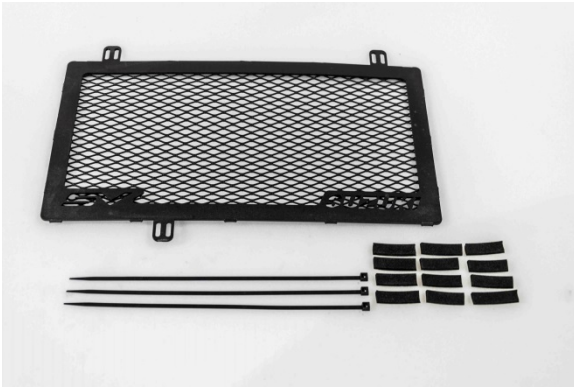

Model	Product	code
SUZUKI SV 650 2016+	RADIATOR GRILL	RG-SSV650 16

## CONTENTS

- 1 X radiator grill
- 3 X tire ups (200X4)
- 12 X foam stick tapes (10X25)

Slide through the tire ups as shown in the photo.

Stick the foam tapes on the inside perimeter of the grill.

Place the grill in position and slide through the the tire ups as shown in the photo.

Repeat the same on the lower part.

Align the grill and tighten well the tire ups – cut off the remaining parts.