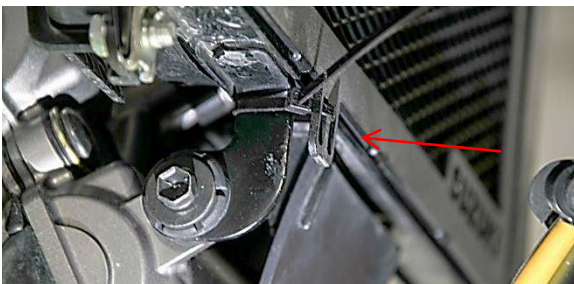

## CONTENTS

- 1 X radiator grill
- 3 X tire ups (200X4)
- 12 X foam stick tapes (10X25)

Slide through the tire ups as shown in the photo.

Stick the foam tapes on the inside perimeter of the grill.

Place the grill in position and slide through the the tire ups as shown in the photo.

Repeat the same on the lower part.

Align the grill and tighten well the tire ups – cut off the remaining parts.