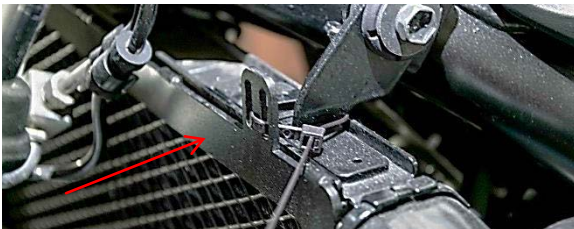

## CONTENTS

- 1 X radiator grill
- 3 X tire ups (200X4)
- 12 X foam stick tapes (10X25)

Slide through the tire ups as shown in the photo.

Stick the foam tapes on the inside perimeter of the grill.

Place the grill in position and slide through the the tire ups as shown in the photo.

Repeat the same on the lower part.

Align the grill and tighten well the tire ups – cut off the remaining parts.