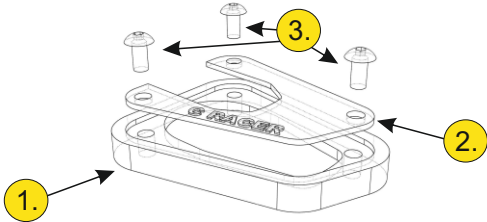

INSTRUCTION

C-RACER www.c-racer.com

Model	Product	Code
KTM 390/290 Adventure	Side Stand Extension	SSE-KTM390ADV

CONTENTS

1. 1 Base Side Stand Extension
2. 1 Cover Side Stand Extension
3. 3pcs screws M6X10 (allen-round head)

CONTENTS

1. 1 Base Side Stand Extension
2. 1 Cover Side Stand Extension
3. 3pcs screws M6X10 (allen-round head)

The product is for race use only

For any further information please do not hesitate to contact us:
Tel.: +30 2108075387 Email: info@c-racer.com