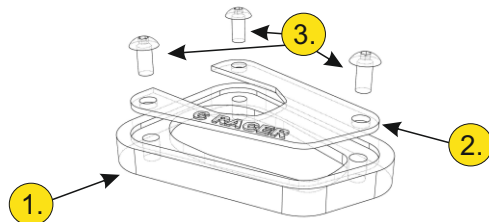

INSTRUCTION

C-RACER www.c-racer.com

Model	Product	Code
KTM 390/290 Adventure	Side Stand Extension	SSE-KTM390ADV

CONTENTS

1. 1 Base Side Stand Extension
2. 1 Cover Side Stand Extension
3. 3pcs screws M6X10 (allen-round head)

The product is for race use only

For any further information please do not hesitate to contact us:
Tel.: +30 2108075387 Email: info@c-racer.com

INSTRUCTION

C-RACER www.c-racer.com

Model	Product	Code
KTM 390/290 Adventure	Side Stand Extension	SSE-KTM390ADV

CONTENTS

1. 1 Base Side Stand Extension
2. 1 Cover Side Stand Extension
3. 3pcs screws M6X10 (allen-round head)

The product is for race use only

For any further information please do not hesitate to contact us:
Tel.: +30 2108075387 Email: info@c-racer.com