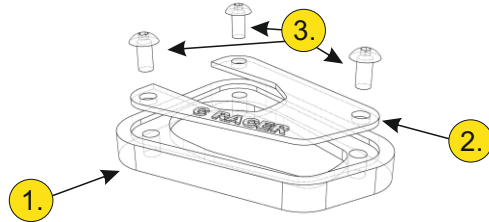

INSTRUCTION

C-RACER www.c-racer.com

Model	Product	Code
KTM 390/290 Adventure	Side Stand Extension	SSE-KTM390ADV

CONTENTS

1. 1 Base Side Stand Extension
2. 1 Cover Side Stand Extension
3. 3pcs screws M6X10 (allen-round head)

CONTENTS

1. 1 Base Side Stand Extension
2. 1 Cover Side Stand Extension
3. 3pcs screws M6X10 (allen-round head)

The product is for race use only

For any further information please do not hesitate to contact us:
Tel.: +30 2108075387 Email: info@c-racer.com