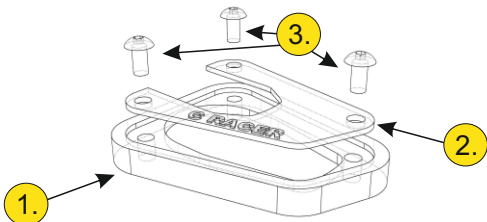

INSTRUCTION

C-RACER www.c-racer.com

Model	Product	Code
KTM 390/290 Adventure	Side Stand Extension	SSE-KTM390ADV

CONTENTS

1. 1 Base Side Stand Extension
2. 1 Cover Side Stand Extension
3. 3pcs screws M6X10 (allen-round head)

CONTENTS

1. 1 Base Side Stand Extension
2. 1 Cover Side Stand Extension
3. 3pcs screws M6X10 (allen-round head)

The product is for race use only

For any further information please do not hesitate to contact us:
Tel.: +30 2108075387 Email: info@c-racer.com