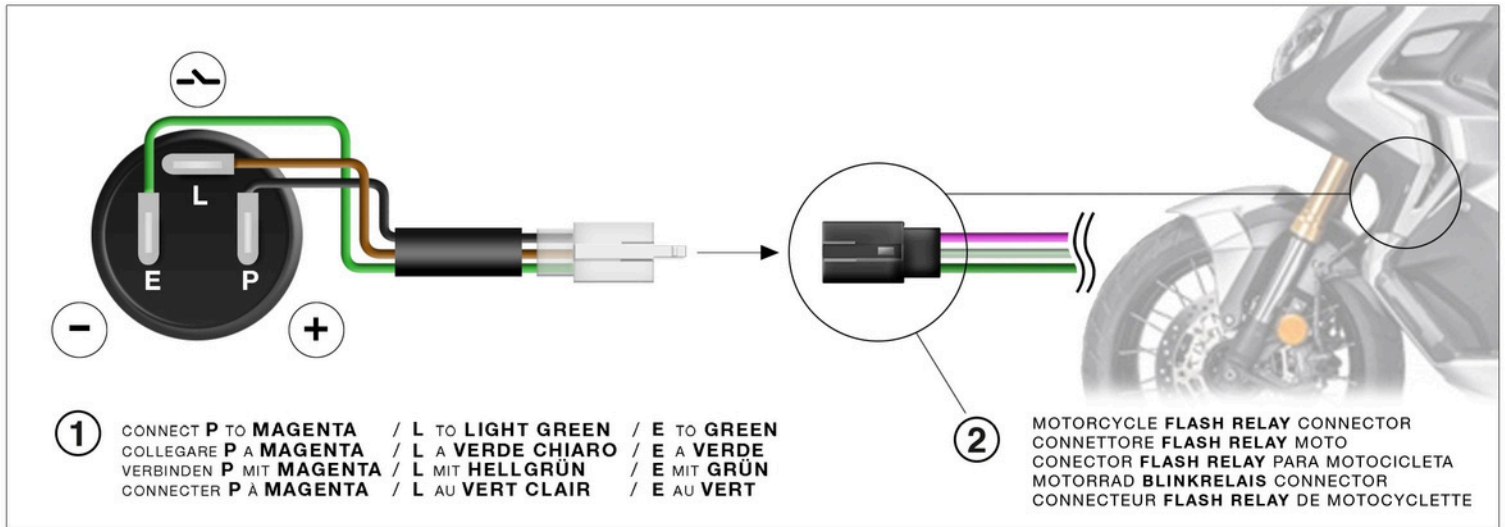

ASSEMBLING INSTRUCTION

LED INDICATORS - RELAY 3 PIN

LEGEND

1. RELAY ADAPTER - N1003-1
  RELAY - N1003-1
  RELAY ADAPTADOR - N1003-1
  RELAY KABELADAPTER - N1003-1
  RELAY ADAPTATEUR - N1003-1
2. MOTORCYCLE ELECTRIC SYSTEM
  IMPIANTO ELETTRICO
  SISTEMA ELECTRICO DE MOTOCICLETA
  ELEKTRISCHES MOTORRADSYSTEM
  SYSTEME ELECTRIQUE DE MOTOCYCLETTE
3. CABLE ADAPTER
  ADATTATORE CAVI
  ADAPTADOR DE CABLE
  KABELADAPTER
  ADAPTATEUR DE CABLE
4. LED INDICATOR
  INDICATORE LED
  INDICADOR LED
  LED ANZEIGE
  INDICATEUR DE LED

WWW.BARRACUDAMOTO.COM