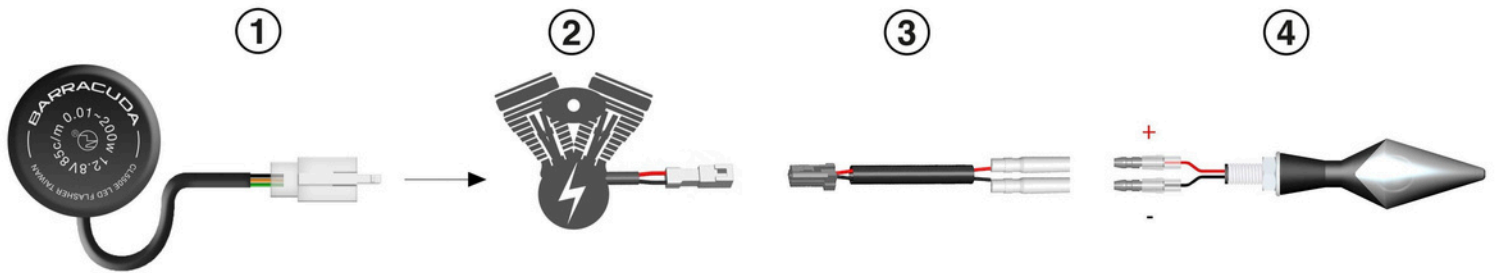

ASSEMBLING INSTRUCTION

LED INDICATORS - RELAY 3 PIN

LEGEND

1. RELAY ADAPTER - N1003-1
  RELAY - N1003-1
  RELAY ADAPTADOR - N1003-1
  RELAY KABELADAPTER - N1003-1
  RELAY ADAPTATEUR - N1003-1
2. MOTORCYCLE ELECTRIC SYSTEM
  IMPIANTO ELETTRICO
  SISTEMA ELECTRICO DE MOTOCICLETA
  ELEKTRISCHES MOTORRADSYSTEM
  SYSTEME ELECTRIQUE DE MOTOCYCLETTE
3. CABLE ADAPTER
  ADATTATORE CAVI
  ADAPTADOR DE CABLE
  KABELADAPTER
  ADAPTATEUR DE CABLE
4. LED INDICATOR
  INDICATORE LED
  INDICADOR LED
  LED ANZEIGE
  INDICATEUR DE LED

WWW.BARRACUDAMOTO.COM