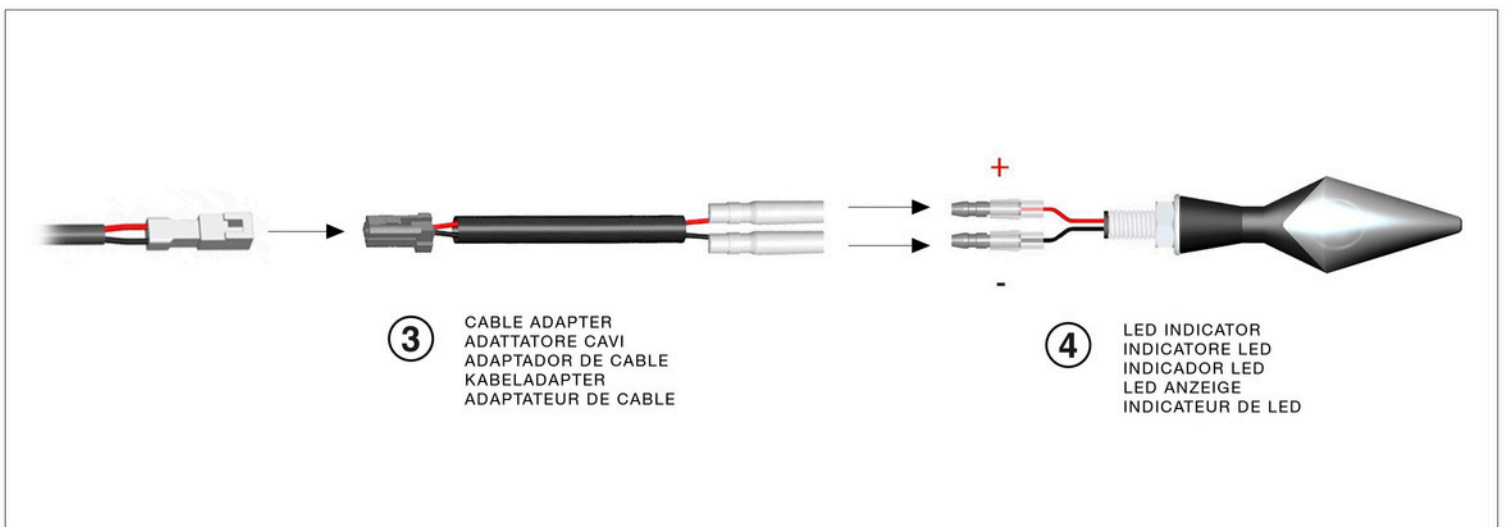

ASSEMBLING INSTRUCTION

LED INDICATORS - RELAY 3 PIN

LEGEND

1. RELAY ADAPTER - N1003-1
  RELAY - N1003-1
  RELAY ADAPTADOR - N1003-1
  RELAY KABELADAPTER - N1003-1
  RELAY ADAPTATEUR - N1003-1
2. MOTORCYCLE ELECTRIC SYSTEM
  IMPIANTO ELETTRICO
  SISTEMA ELECTRICO DE MOTOCICLETA
  ELEKTRISCHES MOTORRADSYSTEM
  SYSTEME ELECTRIQUE DE MOTOCYCLETTE
3. CABLE ADAPTER
  ADATTATORE CAVI
  ADAPTADOR DE CABLE
  KABELADAPTER
  ADAPTATEUR DE CABLE
4. LED INDICATOR
  INDICATORE LED
  INDICADOR LED
  LED ANZEIGE
  INDICATEUR DE LED

WWW.BARRACUDAMOTO.COM