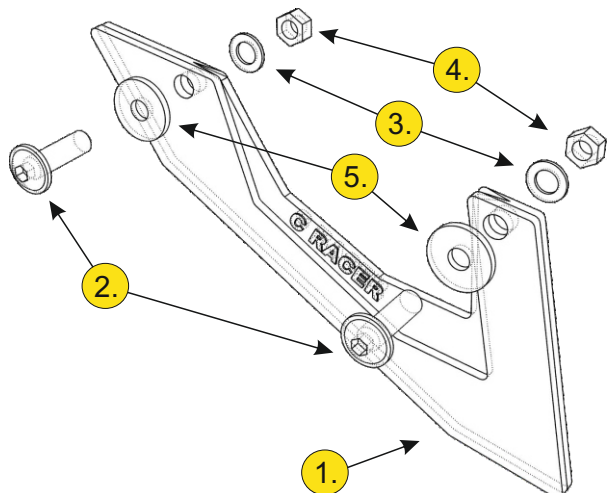

C-RACER
www.c-racer.com

INSTRUCTION

Model	Product	Code
KTM 390/290 Adventure	Shark Fin Guard	SAG-KTM390ADV

CONTENTS

1. 1 Shark Fin + (Plastic cover in Black & Orange colors)
2. 2pcs screws M6X20 (allen-round head-washer)
3. 2pcs washers 6X12
4. 2pcs safety nuts M6
5. 2pcs plastic washers 6X18

The product is for race use only

For any further information please do not hesitate to contact us: Tel.: +30 2108075387 Email: info@c-racer.com

C-RACER
www.c-racer.com

INSTRUCTION

Model	Product	Code
KTM 390/290 Adventure	Shark Fin Guard	SAG-KTM390ADV

CONTENTS

1. 1 Shark Fin + (Plastic cover in Black & Orange colors)
2. 2pcs screws M6X20 (allen-round head-washer)
3. 2pcs washers 6X12
4. 2pcs safety nuts M6
5. 2pcs plastic washers 6X18

The product is for race use only