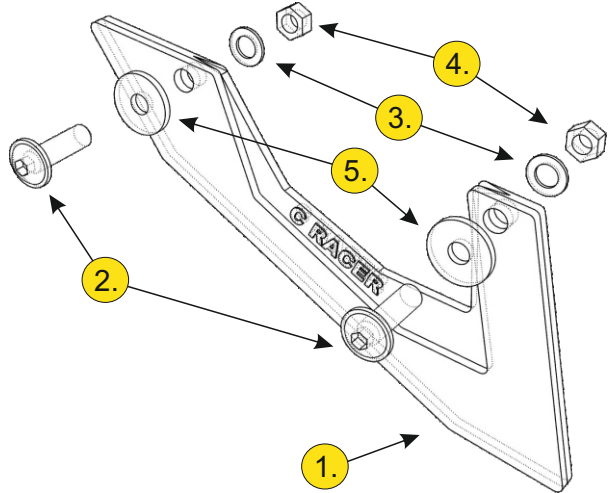

C-RACER
www.c-racer.com

INSTRUCTION

Model	Product	Code
KTM 390/290 Adventure	Shark Fin Guard	SAG-KTM390ADV

CONTENTS

1. 1 Shark Fin + (Plastic cover in Black & Orange colors)
2. 2pcs screws M6X20 (allen-round head-washer)
3. 2pcs washers 6X12
4. 2pcs safety nuts M6
5. 2pcs plastic washers 6X18

The product is for race use only

For any further information please do not hesitate to contact us: Tel.: +30 2108075387 Email: info@c-racer.com

C-RACER
www.c-racer.com

INSTRUCTION

Model	Product	Code
KTM 390/290 Adventure	Shark Fin Guard	SAG-KTM390ADV

CONTENTS

1. 1 Shark Fin + (Plastic cover in Black & Orange colors)
2. 2pcs screws M6X20 (allen-round head-washer)
3. 2pcs washers 6X12
4. 2pcs safety nuts M6
5. 2pcs plastic washers 6X18

The product is for race use only