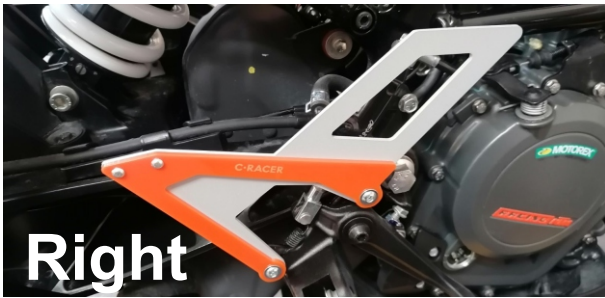

C-RACER
www.c-racer.com

INSTRUCTION

Model	Product	Code
KTM 390/290 Adventure	Front Guard footrest	FFG-KTM390ADV

CONTENTS

1. 2pcs left & Rear Guard footrest + (Plastic covers in Black & Orange colors)
2. 2pcs screws M6X15 (allen-round head-washer)
3. 2pcs screws M6X30 (allen-round head-washer)
4. 1pcs washers 6X12
5. 1 pcs adapter 8X12X14
6. 1 pcs adapter 8X12X11
7. 4pcs plastic washers 6X18