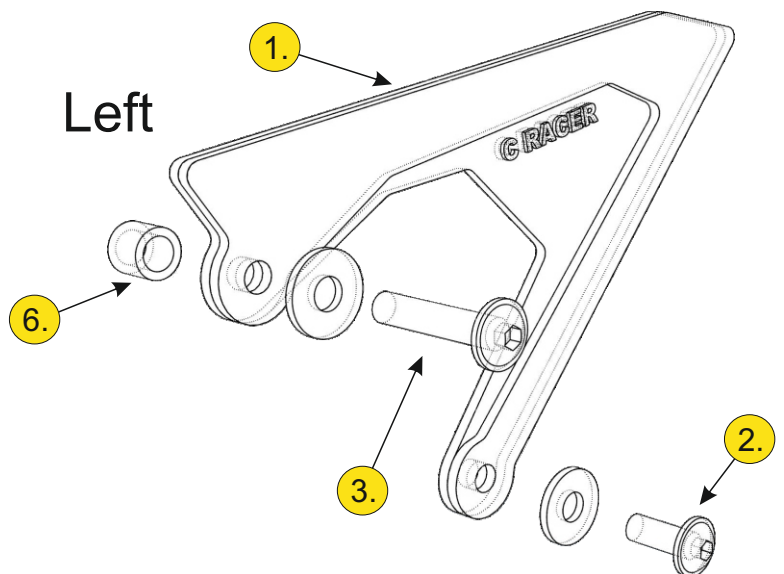

C-RACER
www.c-racer.com

INSTRUCTION

Model	Product	Code
KTM 390/290 Adventure	Front Guard footrest	FFG-KTM390ADV

CONTENTS

1. 2pcs left & Rear Guard footrest + (Plastic covers in Black & Orange colors)
2. 2pcs screws M6X15 (allen-round head-washer)
3. 2pcs screws M6X30 (allen-round head-washer)
4. 1pcs washers 6X12
5. 1 pcs adapter 8X12X14
6. 1 pcs adapter 8X12X11
7. 4pcs plastic washers 6X18