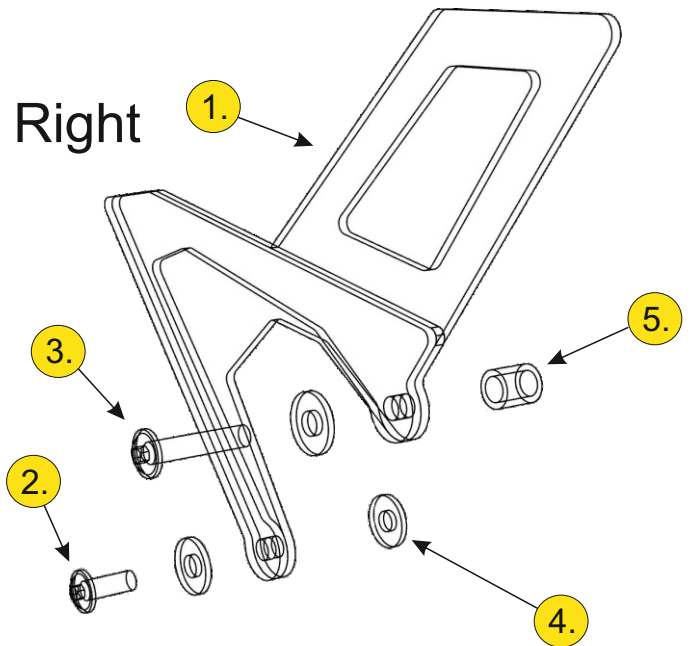

C-RACER
www.c-racer.com

INSTRUCTION

Model	Product	Code
KTM 390/290 Adventure	Front Guard footrest	FFG-KTM390ADV

CONTENTS

1. 2pcs left & Rear Guard footrest + (Plastic covers in Black & Orange colors)
2. 2pcs screws M6X15 (allen-round head-washer)
3. 2pcs screws M6X30 (allen-round head-washer)
4. 1pcs washers 6X12
5. 1 pcs adapter 8X12X14
6. 1 pcs adapter 8X12X11
7. 4pcs plastic washers 6X18