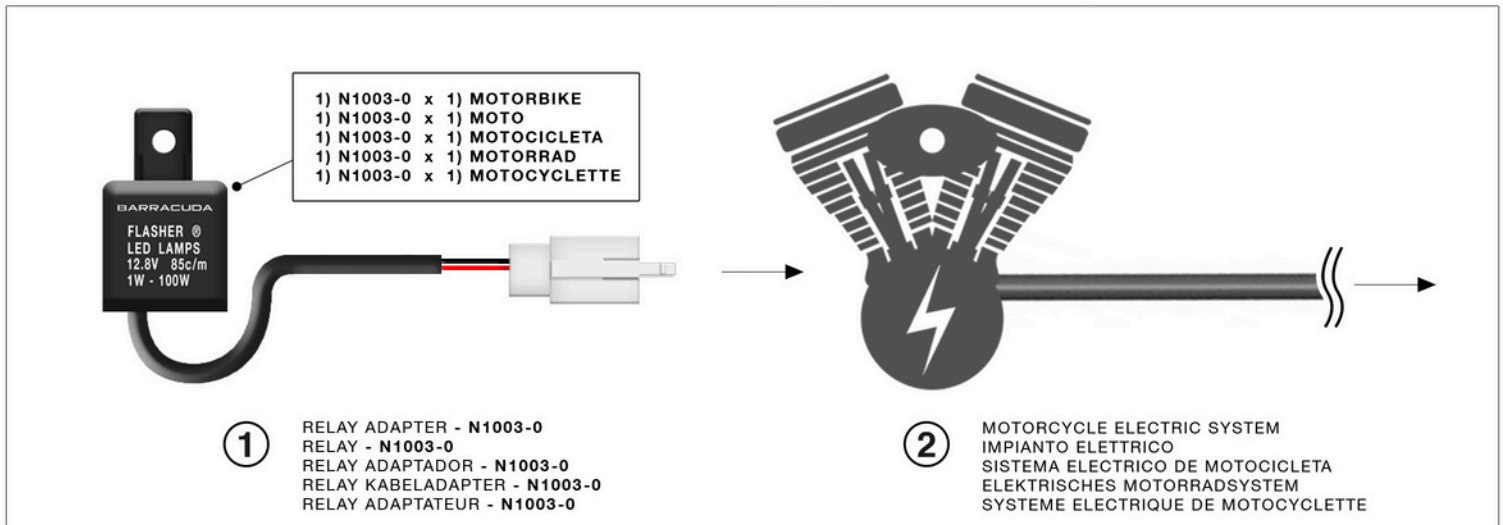

ASSEMBLING INSTRUCTION

LED INDICATORS - RELAY

LEGEND

1. RELAY ADAPTER - N1003-0
  RELAY - N1003-0
  RELAY ADAPTADOR - N1003-0
  RELAY KABELADAPTER - N1003-0
  RELAY ADAPTATEUR - N1003-0
2. MOTORCYCLE ELECTRIC SYSTEM
  IMPIANTO ELETTRICO
  SISTEMA ELECTRICO DE MOTOCICLETA
  ELEKTRISCHES MOTORRADSYSTEM
  SYSTEME ELECTRIQUE DE MOTOCYCLETTE
3. CUT ORIGINAL CABLE
  TAGLIARE CAVO ORIGINALE
  CORTE CABLE ORIGINAL
  ORIGINALKABEL SCHNEIDEN
  COUPER ORIGINAL CABLES
4. LED INDICATOR
  INDICATORE LED
  INDICADOR LED
  LED ANZEIGE
  INDICATEUR DE LED

WWW.BARRACUDAMOTO.COM