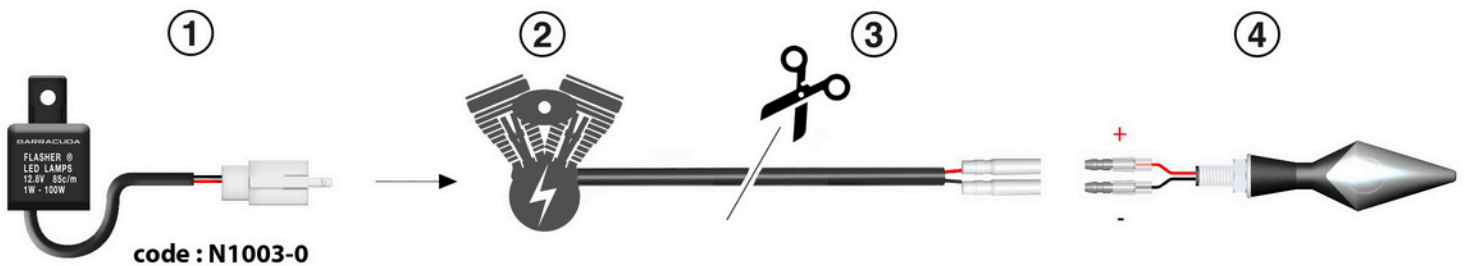

ASSEMBLING INSTRUCTION

LED INDICATORS - RELAY

LEGEND

1. RELAY ADAPTER - N1003-0
  RELAY - N1003-0
  RELAY ADAPTADOR - N1003-0
  RELAY KABELADAPTER - N1003-0
  RELAY ADAPTATEUR - N1003-0
2. MOTORCYCLE ELECTRIC SYSTEM
  IMPIANTO ELETTRICO
  SISTEMA ELECTRICO DE MOTOCICLETA
  ELEKTRISCHES MOTORRADSYSTEM
  SYSTEME ELECTRIQUE DE MOTOCYCLETTE
3. CUT ORIGINAL CABLE
  TAGLIARE CAVO ORIGINALE
  CORTE CABLE ORIGINAL
  ORIGINALKABEL SCHNEIDEN
  COUPER ORIGINAL CABLES
4. LED INDICATOR
  INDICATORE LED
  INDICADOR LED
  LED ANZEIGE
  INDICATEUR DE LED

WWW.BARRACUDAMOTO.COM