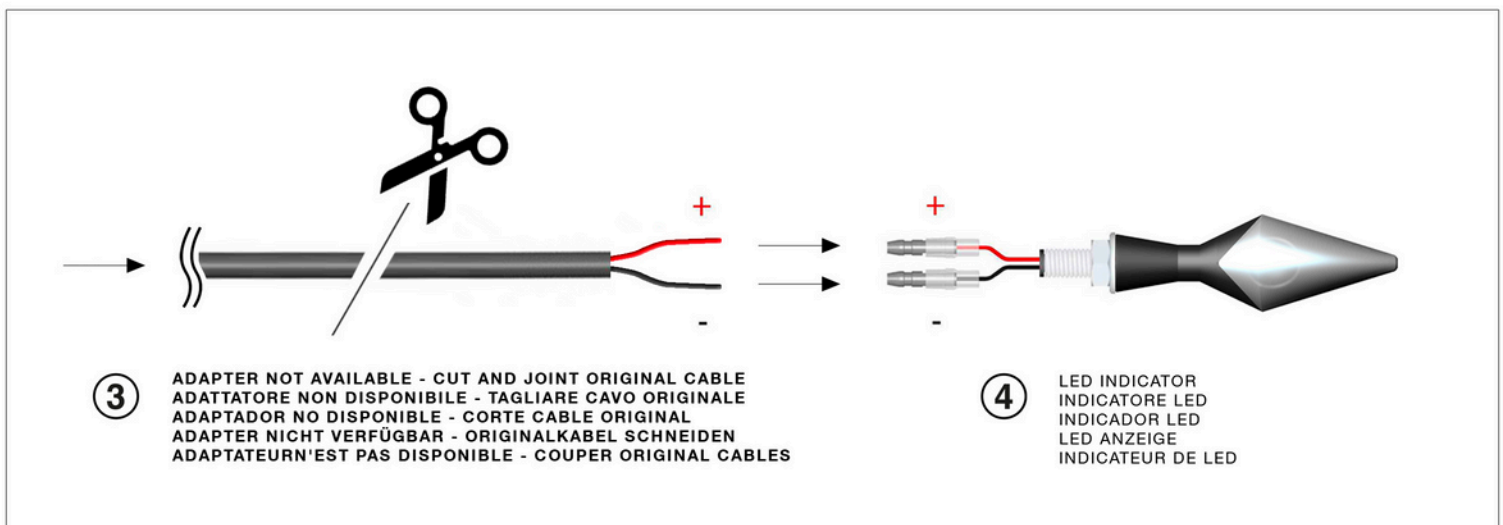

ASSEMBLING INSTRUCTION

LED INDICATORS - RELAY

LEGEND

1. RELAY ADAPTER - N1003-0
  RELAY - N1003-0
  RELAY ADAPTADOR - N1003-0
  RELAY KABELADAPTER - N1003-0
  RELAY ADAPTATEUR - N1003-0
2. MOTORCYCLE ELECTRIC SYSTEM
  IMPIANTO ELETTRICO
  SISTEMA ELECTRICO DE MOTOCICLETA
  ELEKTRISCHES MOTORRADSYSTEM
  SYSTEME ELECTRIQUE DE MOTOCYCLETTE
3. CUT ORIGINAL CABLE
  TAGLIARE CAVO ORIGINALE
  CORTE CABLE ORIGINAL
  ORIGINALKABEL SCHNEIDEN
  COUPER ORIGINAL CABLES
4. LED INDICATOR
  INDICATORE LED
  INDICADOR LED
  LED ANZEIGE
  INDICATEUR DE LED

WWW.BARRACUDAMOTO.COM